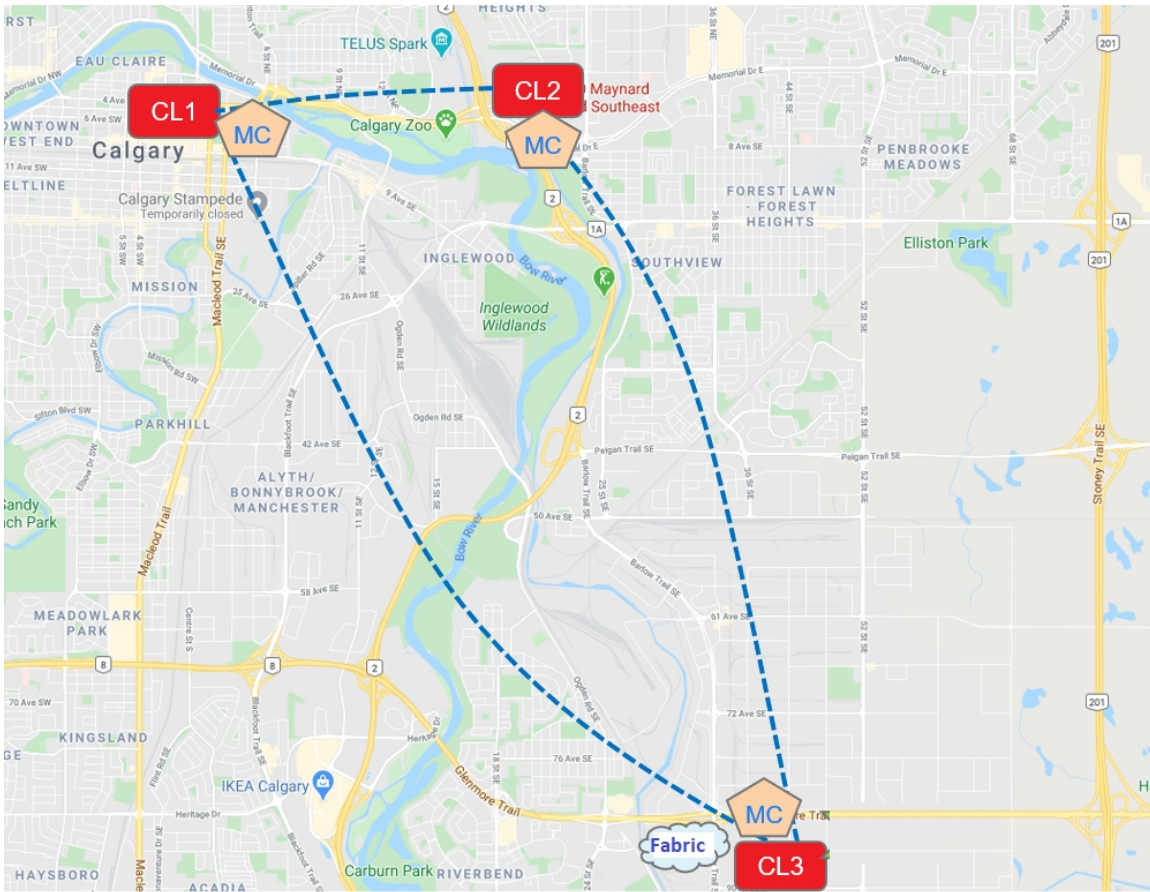

What's New 'Cliff Notes'

Metro Connect 2021.3

Metro Connect 2021.3 is available in September, 2021.

Dual-Diverse/Unprotected 10G and 100G Metro Connect Now Available in Canada

With this release, Metro Connect supports Canadian customers. Here are the technical specifications for Calgary and Toronto area Metro Connects. The Metro Connect services, provided over carrier fiber, are available in two port speeds:

This map shows the 10G and 100G Layer 1 product offering in Calgary.

This map shows the 10G and 100G Layer 1 product offering in Toronto.